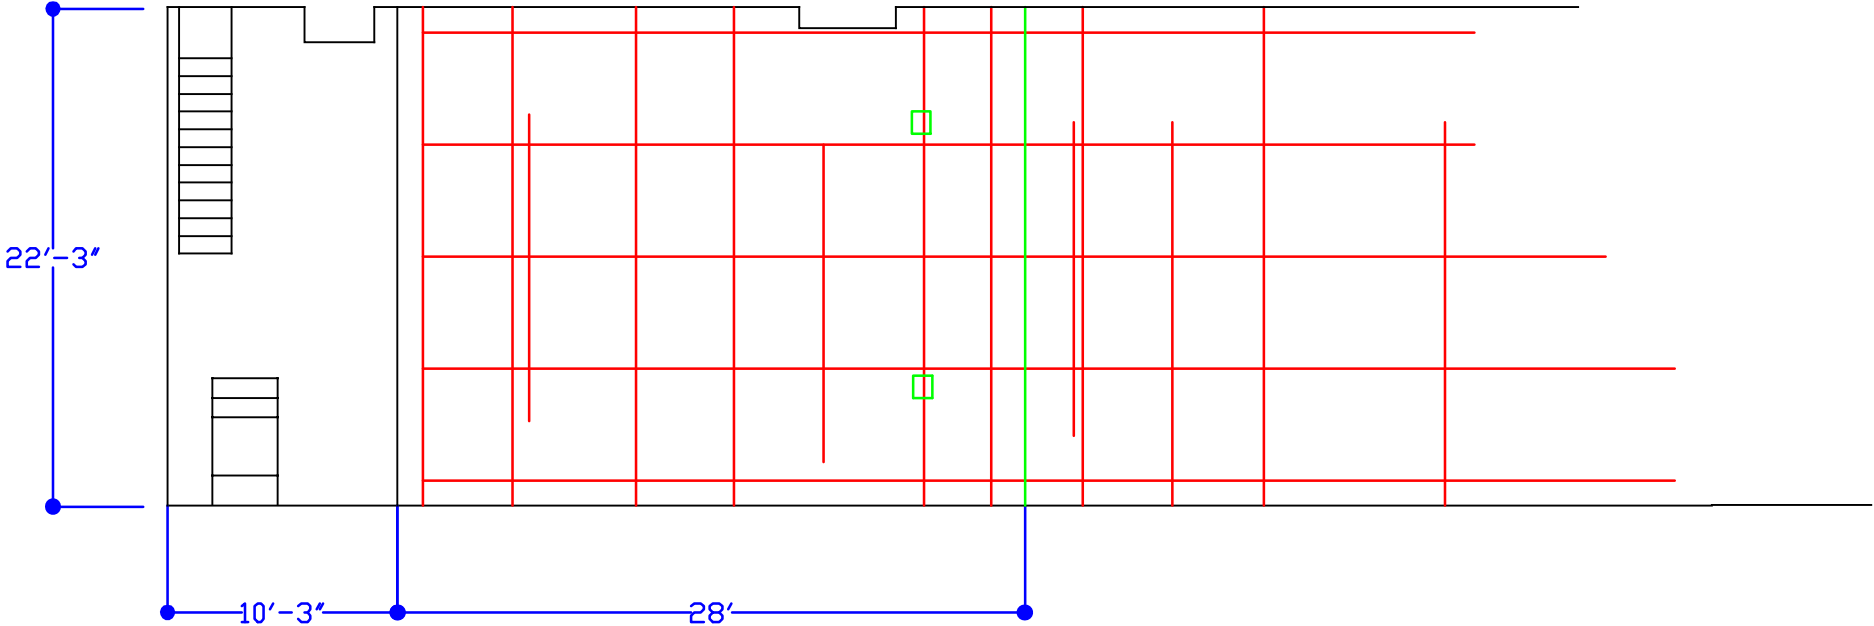

# SOHO REP LIGHTING GRID

□ SPEAKER POSITIONS AT DRAFT TIME. DOES NOT REPRESENT CURRENT OR PERMANENT SPEAKER POSITION ON GRID.

| DOWN STAGE EDGE. BETWEEN THIS LINE AND SEATS MUST BE CLEAR AT ALL TIMES FOR FIRE EGRESS.

| SCHEDULE 40 PIPE LIGHTING GRID

SOHO REP

SCALE  
1'                      5'                      10'

DRAWN BY  
ERIC J. KWAK